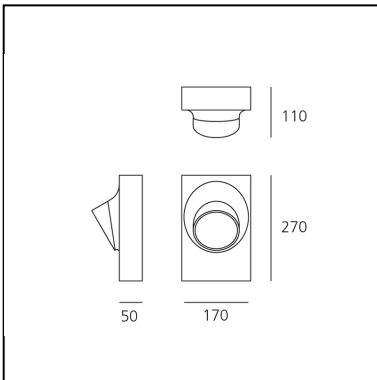

Ciclope Wall Gray/white

Alessandro Pedretti

IP65   

LUMINAIRE

- Power Supply: **Electronic**
- Watt: **6,5W**
- Voltage: **220-240V**
- Delivered lumens output: **383lm**
- CCT: **3000K**
- Efficiency: **64%**
- Efficacy: **63.79lm/W**
- CRI: **90**

PRODUCT CODE: T081200

FEATURES

- Article Code: **T081200**
- Colour: **Gray/white**
- Installation: **Wall**
- Material: **Composite technopolymer, polycarbonate, steel, aluminum**
- Series: **Architectural Outdoor**
- Environment: **Outdoor**
- Area contract: **null, Outdoor, Residential**
- Emission: **Direct**
- design by: **Alessandro Pedretti**

DIMENSIONS

- Length: **cm 17**
- Width: **cm 11**
- Height: **cm 27**

SOURCES INCLUDED

- Category: **Led**
- Number: **1**
- Watt: **6,5W**
- Color temperature (K): **3000K**
- CRI: **80**